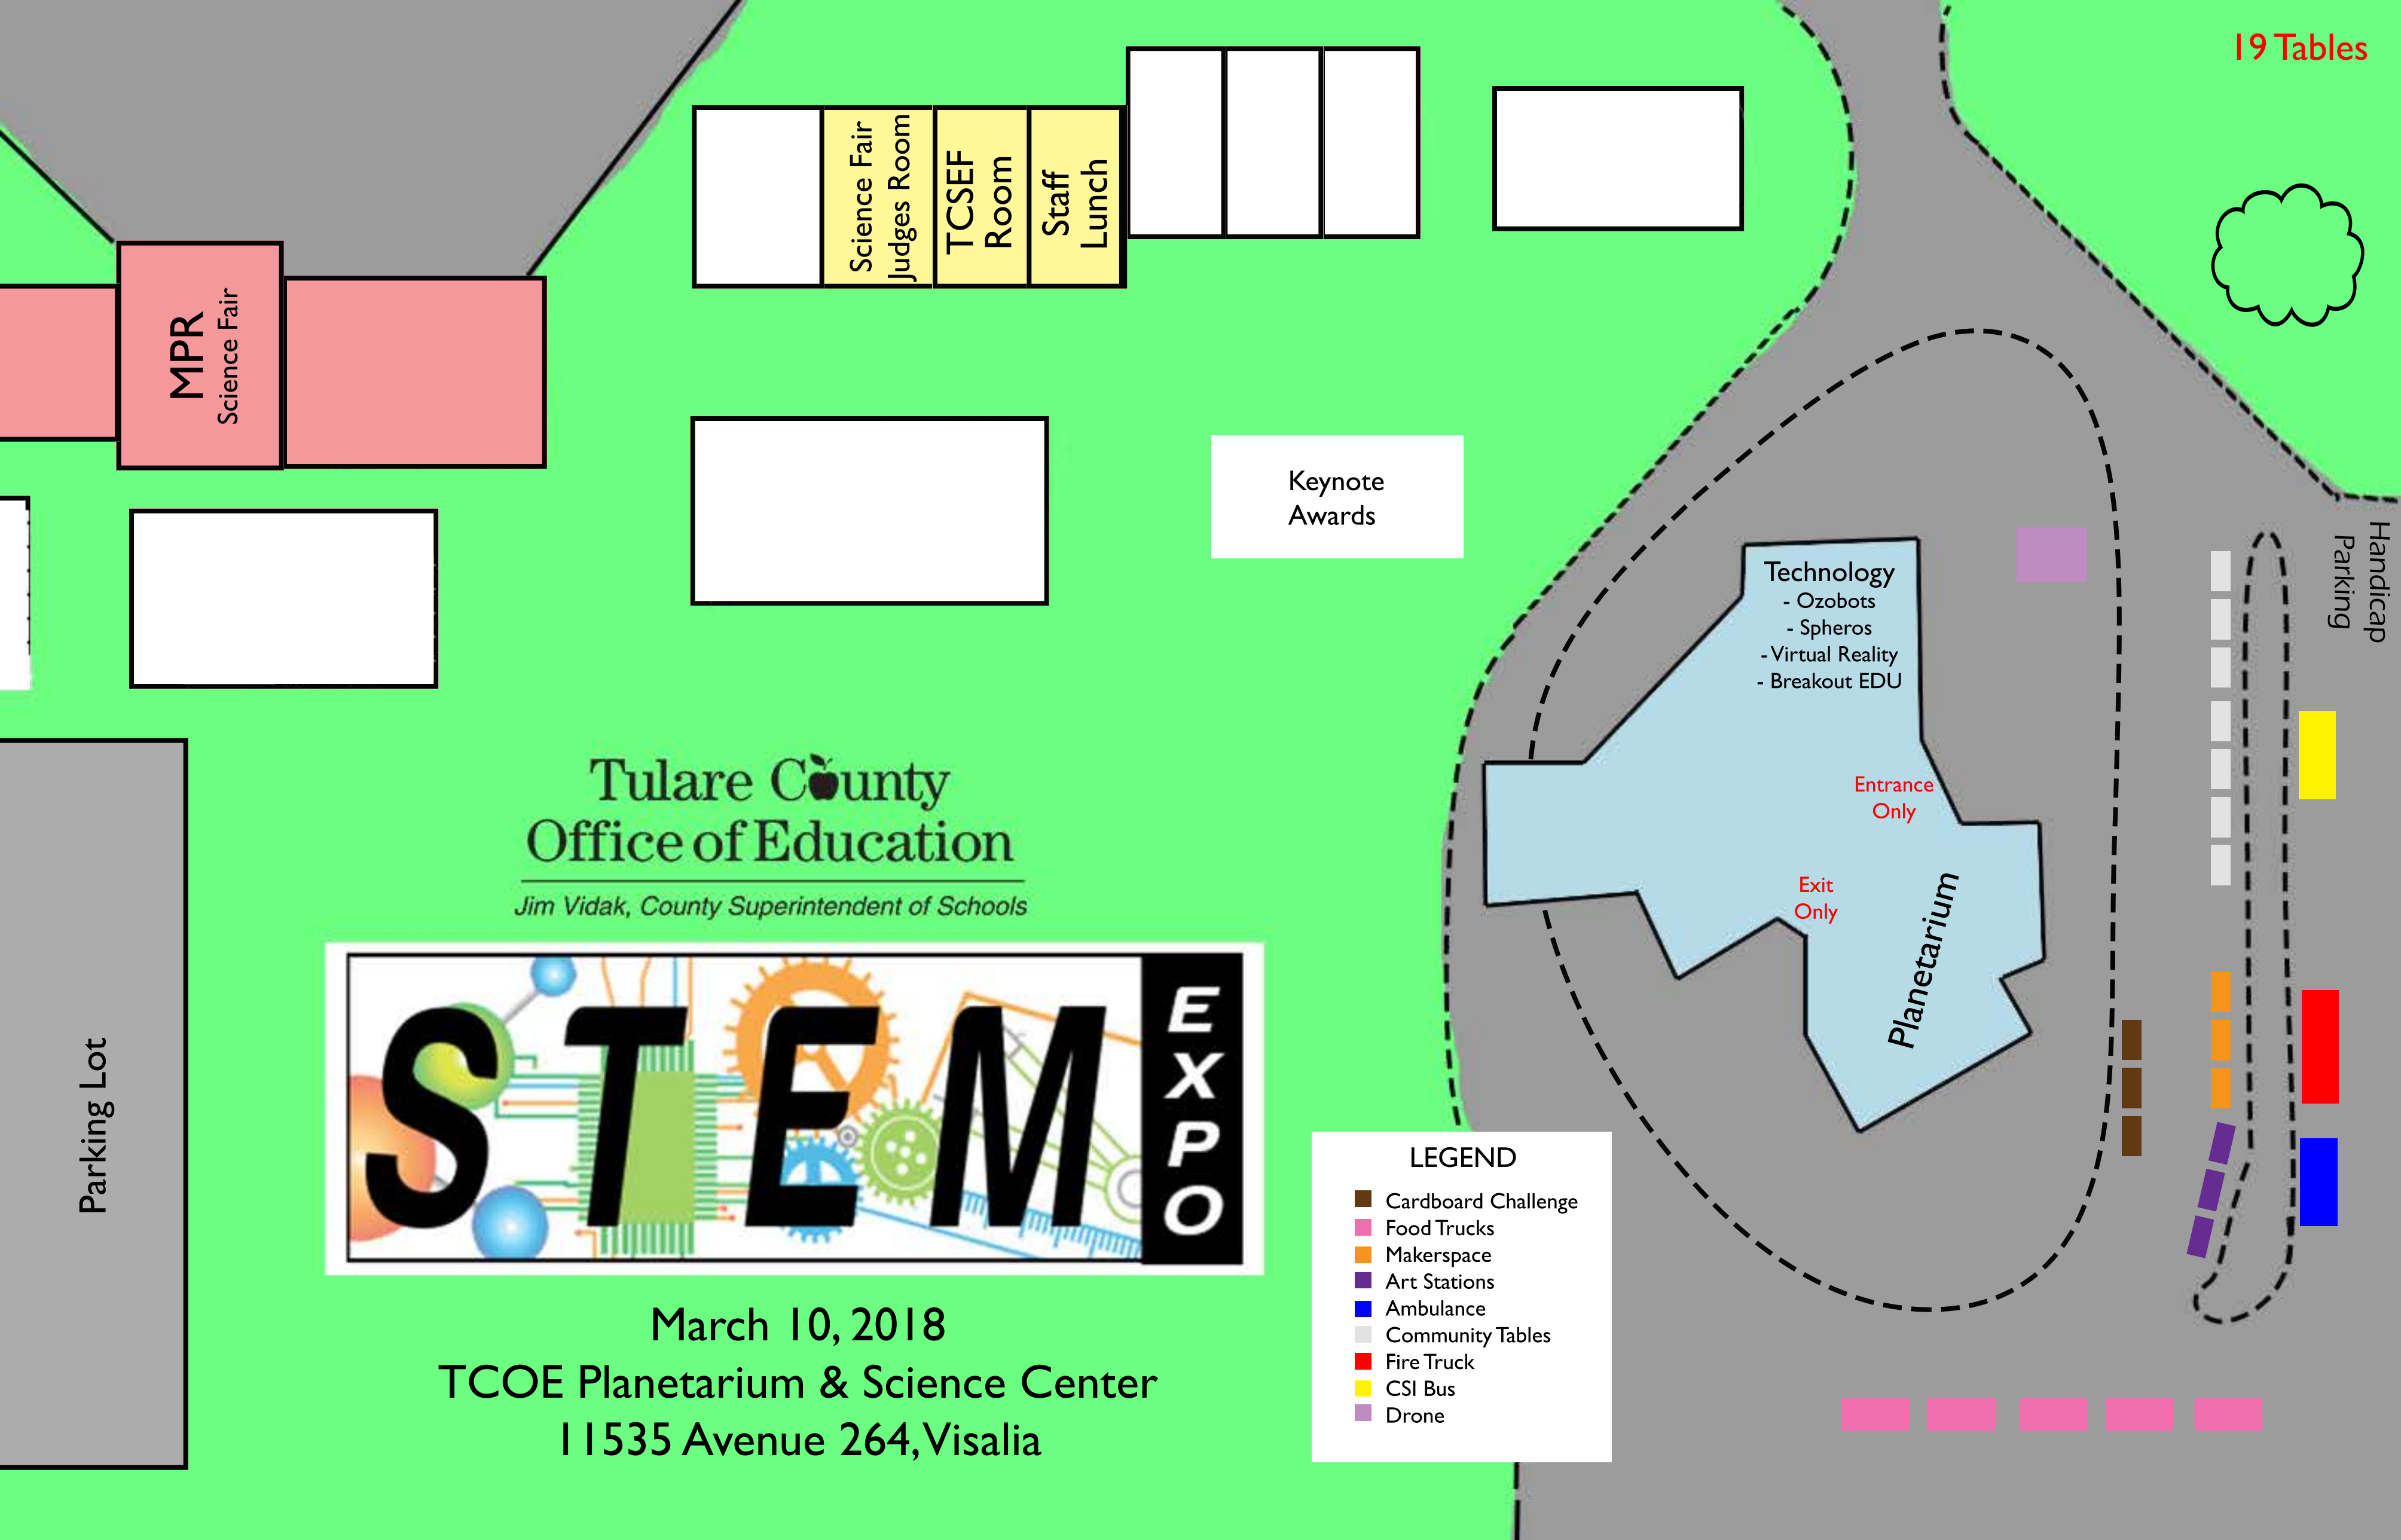

19 Tables

MPR  
Science Fair

Science Fair Judges Room	TCSEF Room	Staff Lunch
-----------------------------	---------------	----------------

Keynote  
Awards

Technology  
 - Ozobots  
 - Spheros  
 - Virtual Reality  
 - Breakout EDU

Entrance  
Only

Exit  
Only

Planetarium

Tulare County  
 Office of Education  
*Jim Vidak, County Superintendent of Schools*

March 10, 2018

TCOE Planetarium & Science Center  
 11535 Avenue 264, Visalia

LEGEND

- Cardboard Challenge
- Food Trucks
- Makerspace
- Art Stations
- Ambulance
- Community Tables
- Fire Truck
- CSI Bus
- Drone

Parking Lot

Handicap  
Parking